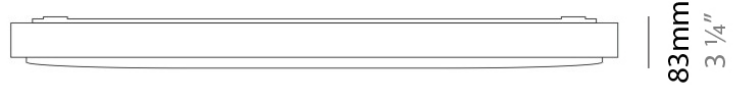

PROJECT	_____
TYPE	_____
NOTES	_____
QUANTITY	_____
DATE	_____

FLAT SURFACE

D12061

GENERAL

Series: Flat
Division: Design
Mounting Type: Surface
Mounting Location: Ceiling
Subcategory: Ambient

PHYSICAL

Shape: Rectangle
Length (mm): 597
Length (in): 23 1/2
Width (mm): 222
Width (in): 8 3/4
Height (mm): 83
Height (in): 3 1/4
Extension (mm): 83
Extension (in): 3 1/4
Weight (kg): 2.73
Weight (lbs): 6
Diffuser: Opal White Satin Acrylic
Fixture Finish: NIC
Fixture Material: Metal

ELECTRICAL

Number of Lamps: 2
Lamp Type: T5 Fluorescent
Bulb Included: Bulb Not Included
Total Output Wattage (W): 48
Max. Wattage Per Lamp (W): 24
Lamp Base: G5
Dimming: Phase Dimming (120Vac Only)
Driver Included: Yes
Driver Location: Integrated
Driver Type: Ballast - Universal
Input Voltage (V): 120 - 277
Upon Request: (Not included - see components) Integral: Phase dimming / Lutron

LED

OPTICAL

RATINGS AND CERTIFICATIONS

Certified By: CSA Certified to UL and CSA Standards
IP rating: IP20

597mm 23 1/2"